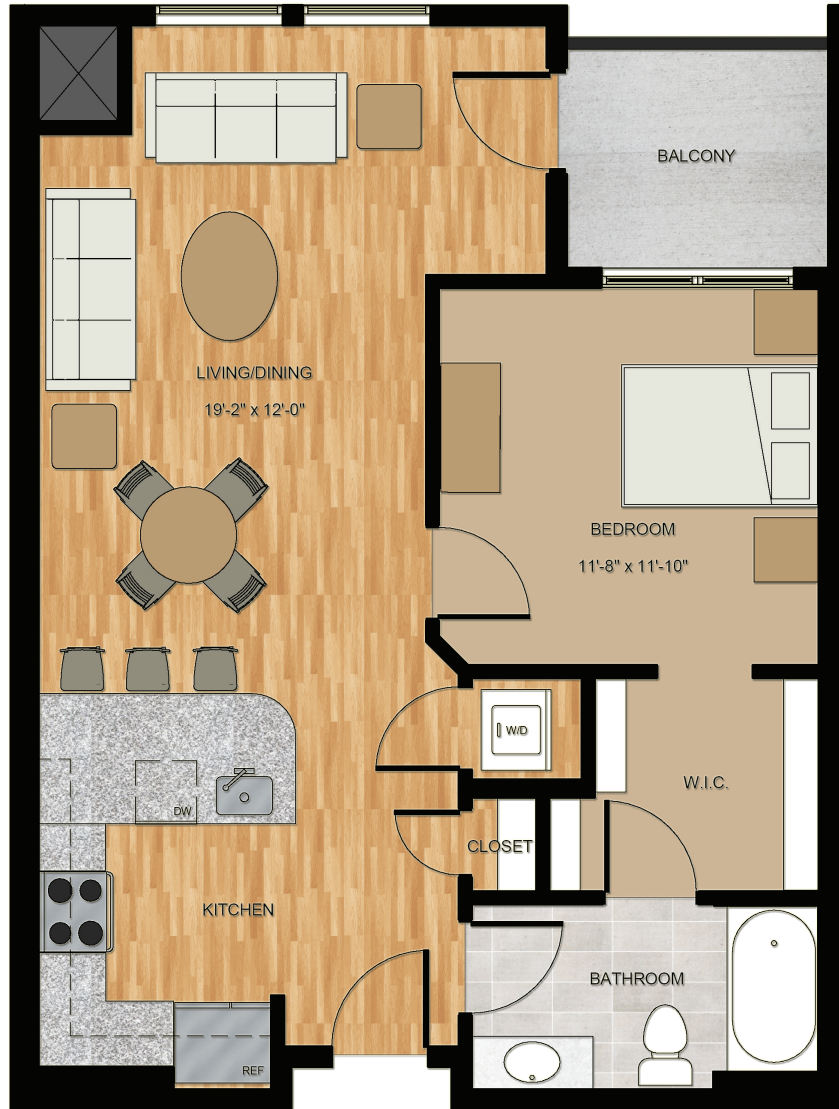

Chester

Unit #

Date available

Price

Note

1 Bedroom 🌿 Balcony 🌿 1 Bath  
🌿 Lower Level 758 Sq. Ft. 🌿 Balcony 53 Sq. Ft. 🌿 Total 811 Sq. Ft.